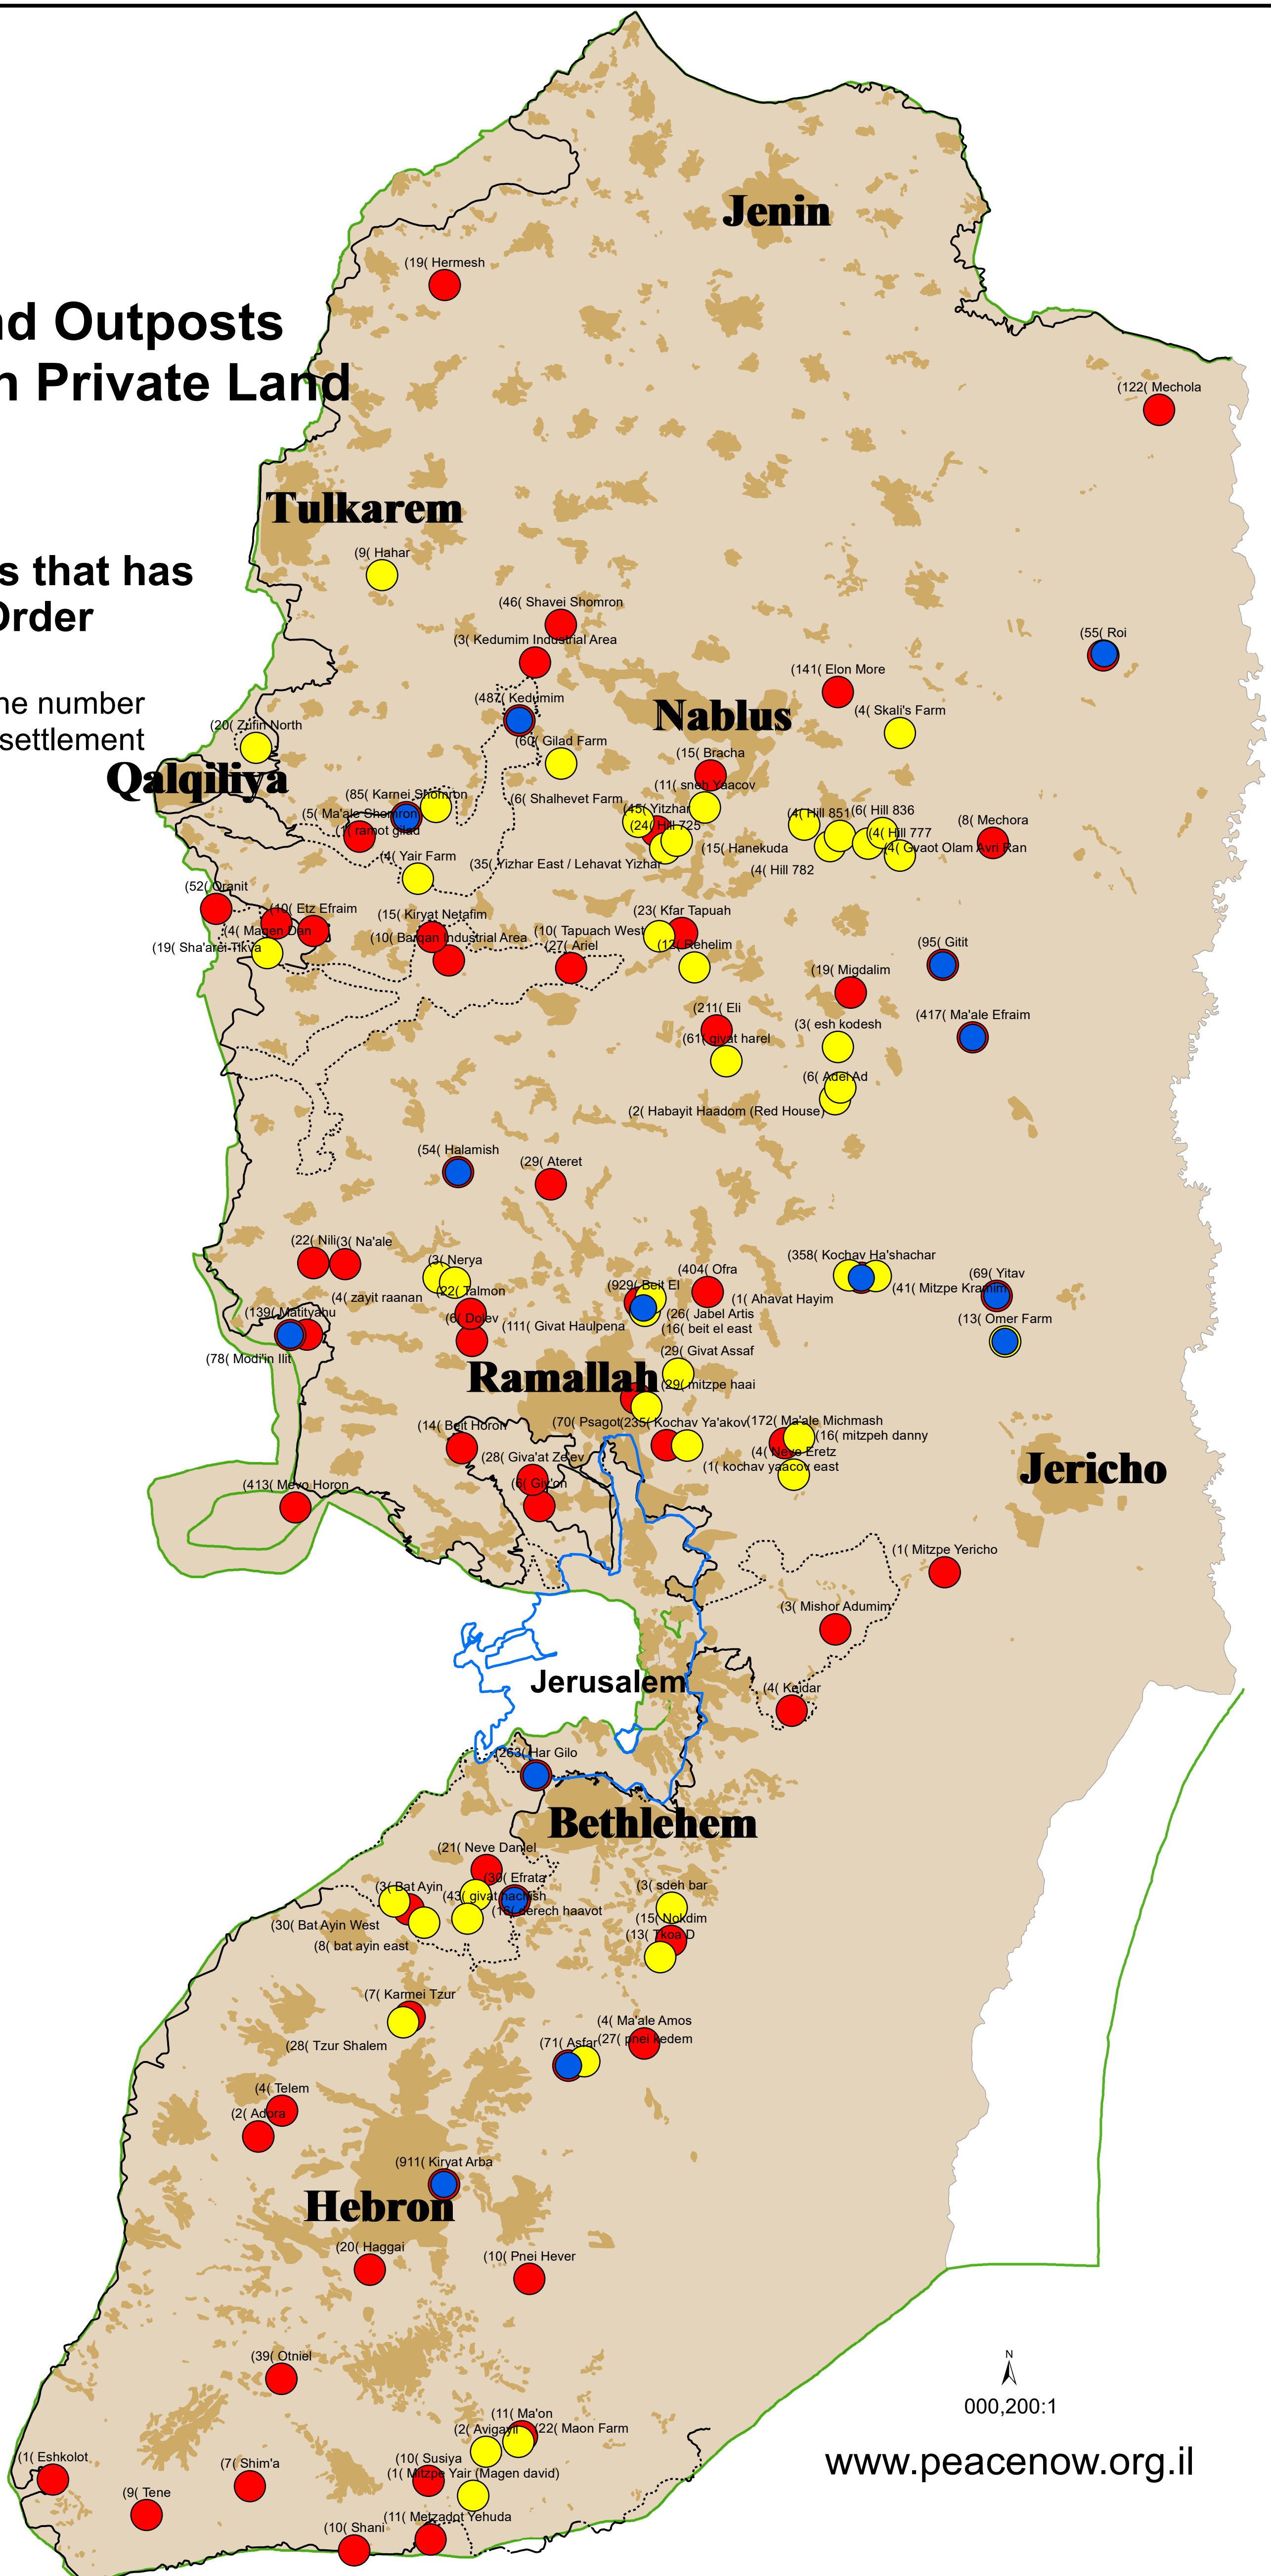

# Settlements and Outposts With Structures on Private Land

- Settlements
- Outposts
- Settlements that has a Seizure Order

The number in brackets shows the number of houses on private land in the settlement

000,200:1